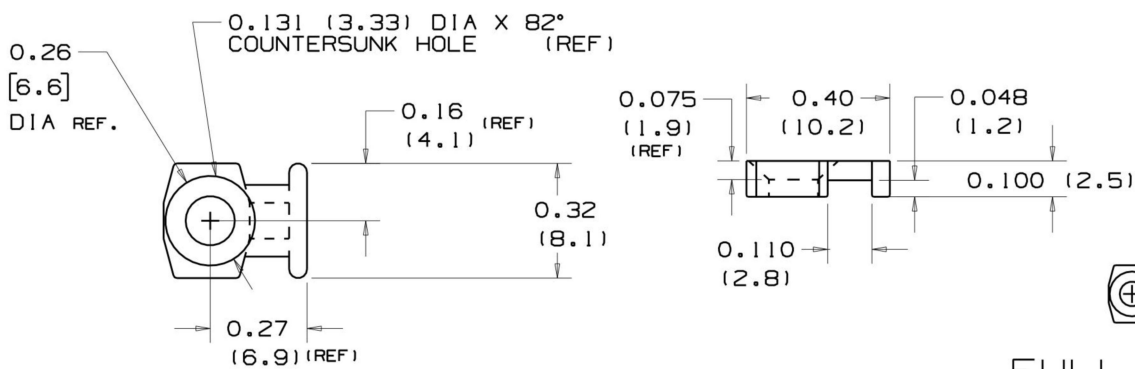

Series LPMM

Article: 412683

Cable Tie Fixtures

LPMM-S5-M SCHRAUBSOCKEL

Technical Data LPMM

Assembly type	screwable
Material	polyamide 6.6
Fire protection class	UL 94 V-2
Colour	natural
Mounting hole diameter in mm	M3
Widths in mm	10,2
Height in mm	2,5
Depth in mm	8,1
Width cable ties implementing in mm	2,8

Drawing for Component

FULL SIZE